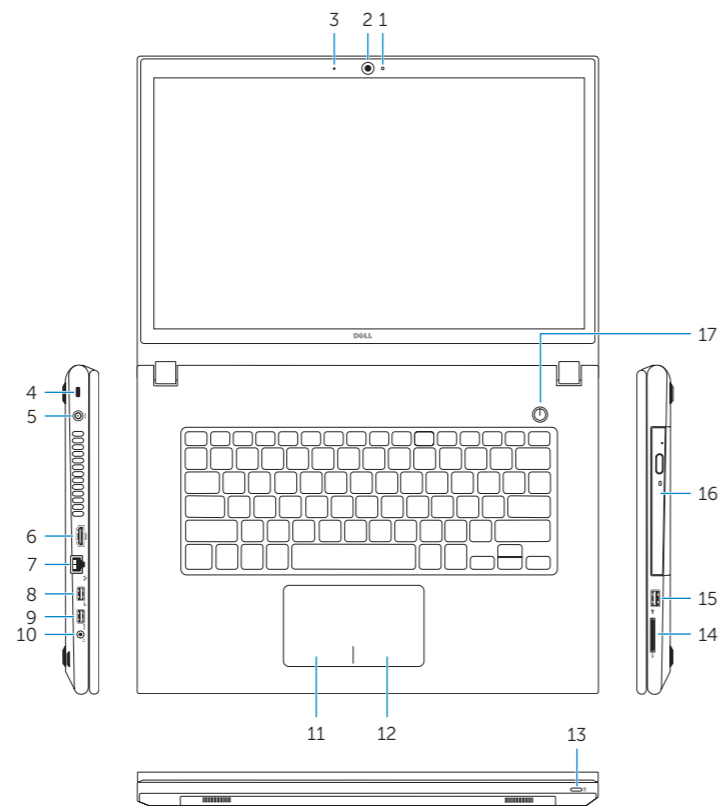

## Features

功能部件 | 功能 | 外觀 | 기능

1. Camera-status light
2. Camera
3. Microphone
4. Security-cable slot
5. Power-adapter port
6. HDMI port
7. Network port
8. USB 2.0 port
9. USB 3.0 port
10. Headset port

11. Left-click area
12. Right-click area
13. Power and battery-status light
14. Media-card reader
15. USB 2.0 port
16. Optical drive
17. Power button
18. Regulatory label
19. Service Tag label